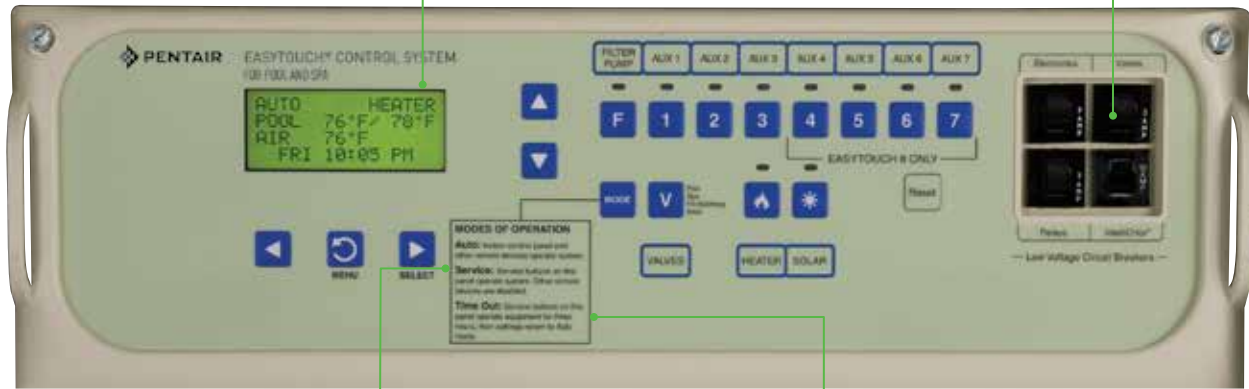

What's more, EasyTouch systems set the standard for operating simplicity with push-button operation and clear, intuitive instructions and displays.

Today, the EasyTouch system family offers even more features, options and technology while remaining affordable for any inground pool owner. They also remain the simplest to program and operate...push-button simple.

### THE ULTIMATE CONVENIENCE IN POOLSIDE CONTROL, RIGHT AT YOUR FINGERTIPS.

Add an optional ScreenLogic® Interface Kit to your EasyTouch system, and you can control everything from pool and spa temperatures to jets, lighting, water features and more—right from your favorite Apple® or Android® device. The ScreenLogic interface gives you access to your pool's and/or spa's operation from practically anywhere, anytime using your PC, Mac® computer, iPad®, iPhone®, iPod touch® mobile digital device or Android device. Whether you're across the deck or around the globe, pool control has never been this easy.

The EasyTouch system control panel makes programming easy, while the LCD informs and instructs you every step of the way.

The EasyTouch system integrates resettable circuit breakers into the Load Center—everything is readily accessible by you or your service professional from outside your home.